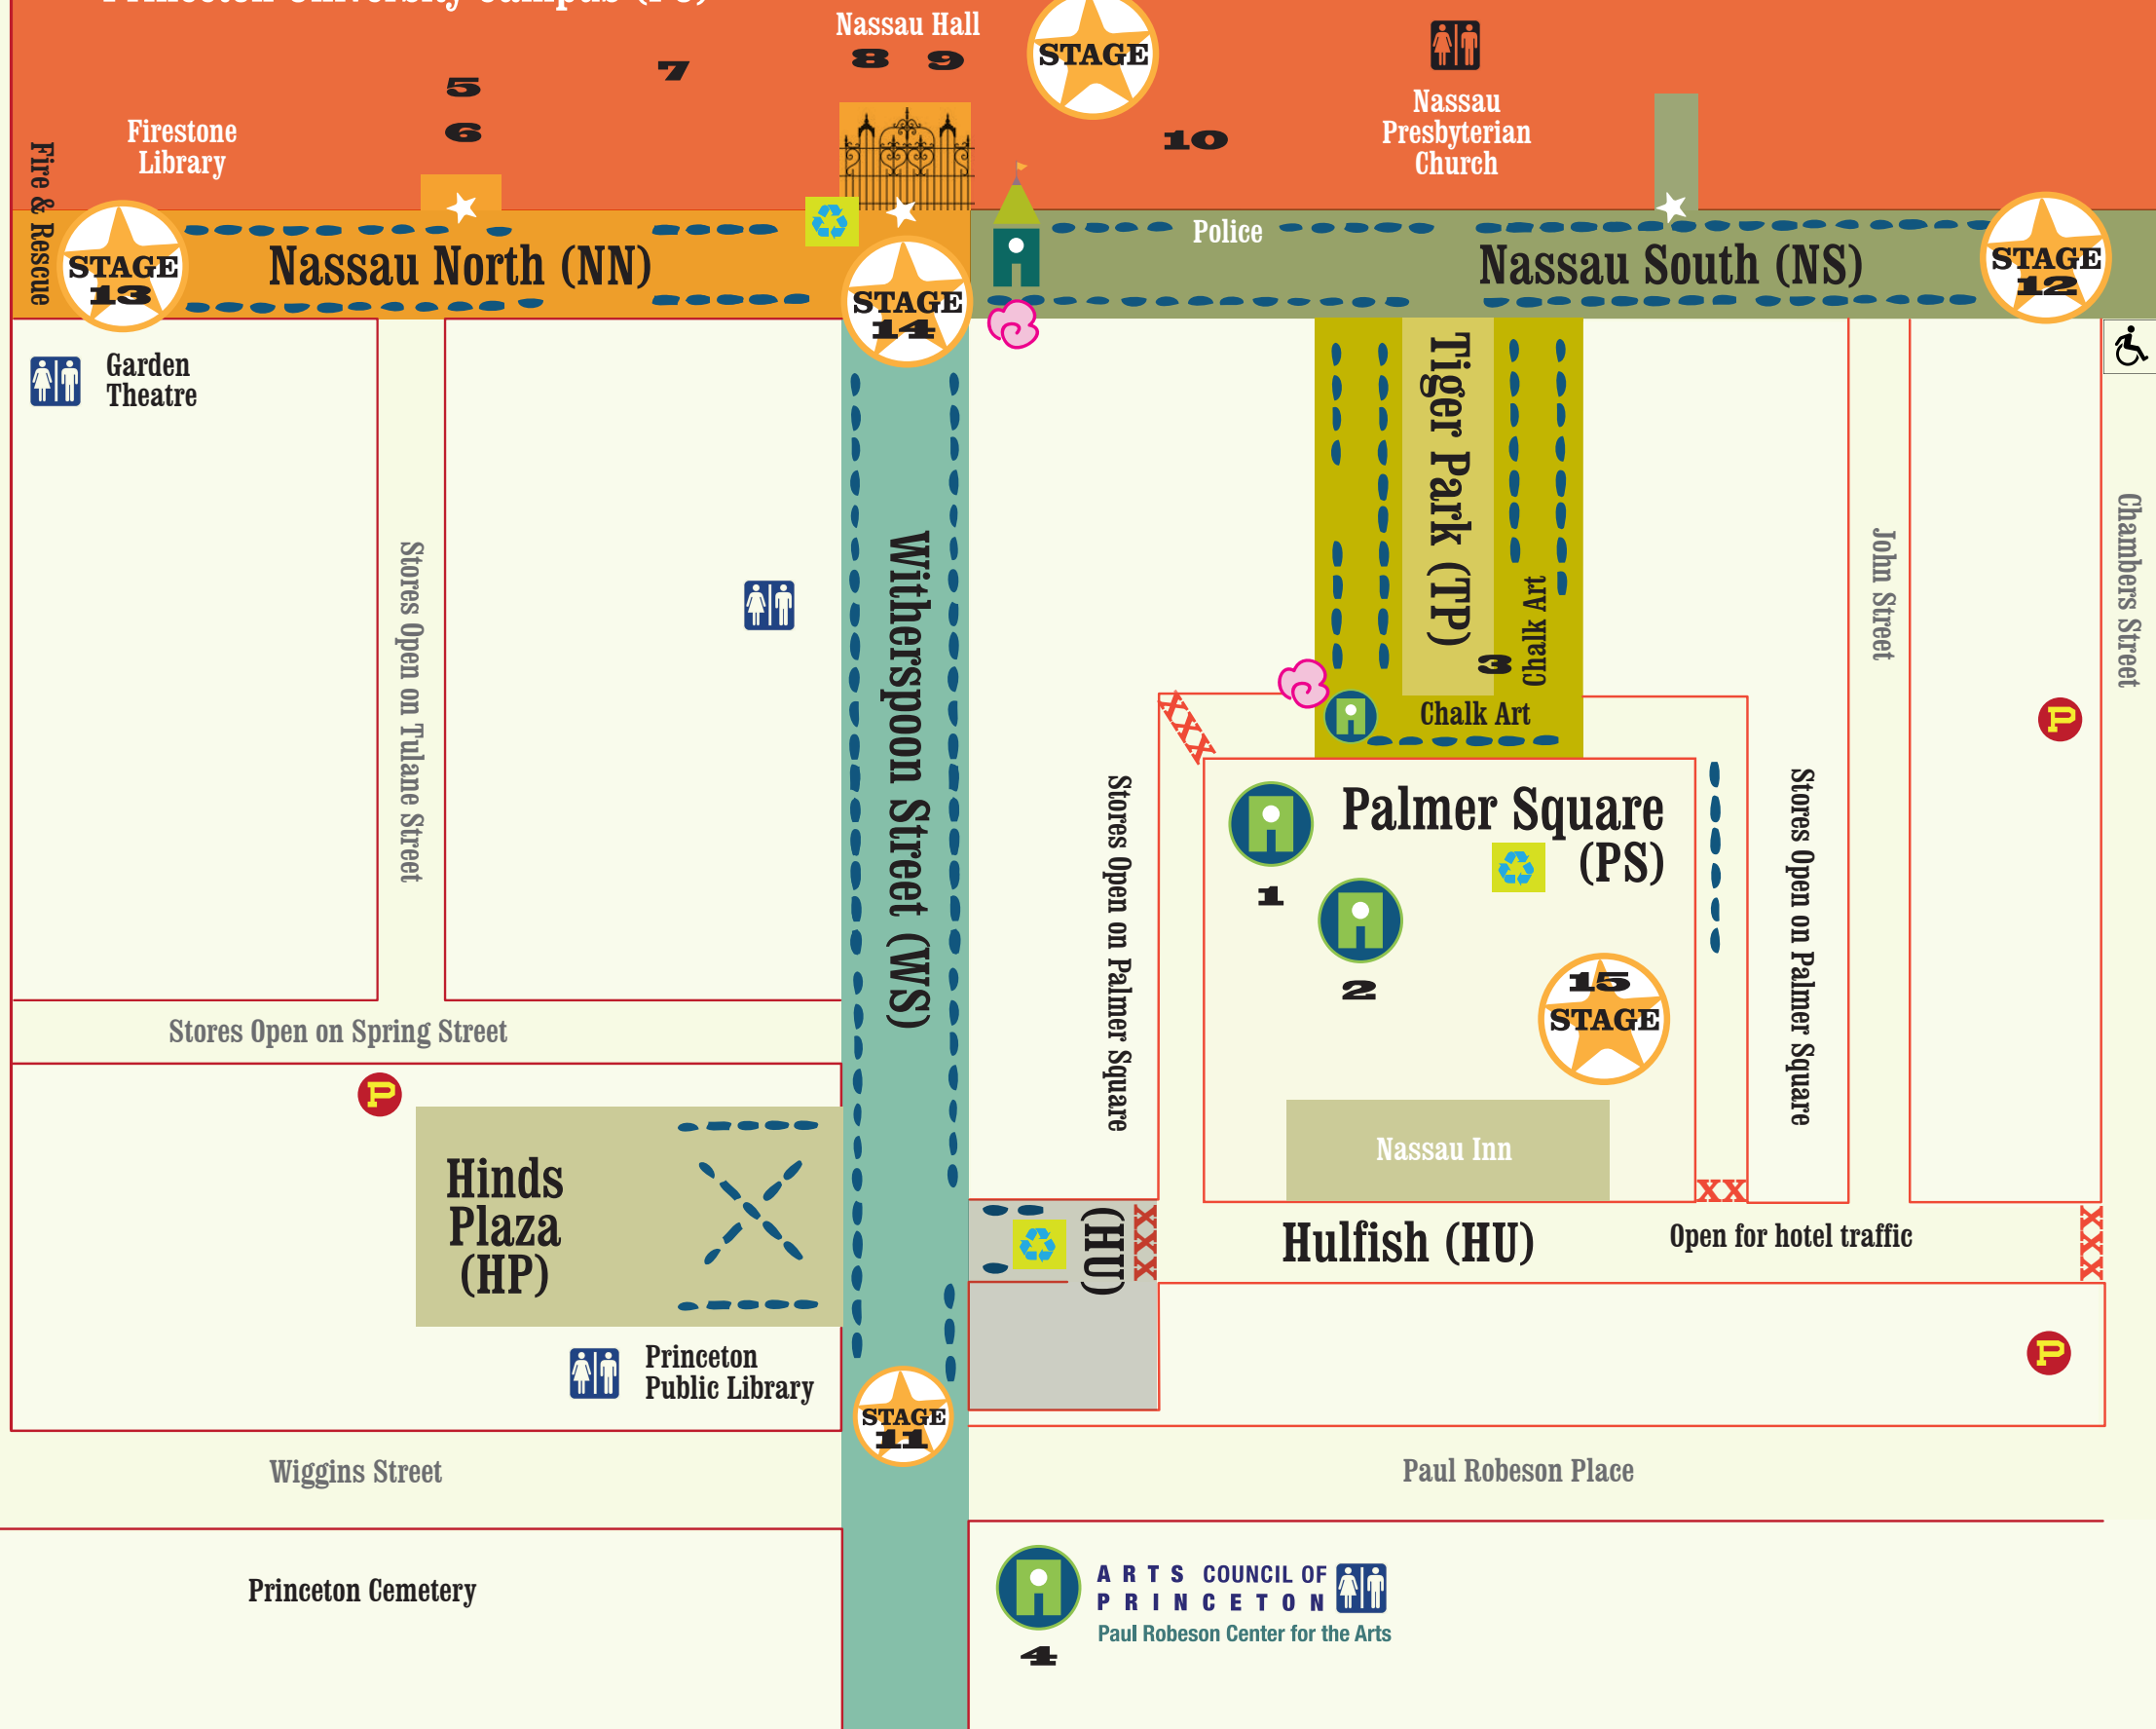

- Palmer Square (PS)
- Princeton University (PU)
- Nassau North (NN)
- Nassau South (NS)
- Witherspoon Street (WS)
- Tiger Park (TP)
- Hinds Plaza (HP)
- Hulfish Street (HU)

- Information Kiosk
- Parking Garages
- Booths
- Handicap Parking
- Campus Access
- Rest Rooms
- Street Closed
- Cotton Candy
- Resource Recovery
- Bike Valet | HiTOPS

ARTS COUNCIL OF PRINCETON BOOTH/ACTIVITIES

- 1** Nana's Make-a-Mess Workshop
- 2** ACP Atelier/Information
- 3** Chalk Art
- 4** Ceramics Demo
Colored Pencil Demo

CAMPUS HIGHLIGHTS

- 5** Sports Clinic
- 6** Tiger Bounce
- 7** East Pyne Arch Sing
- 8** Student Booths
- 9** Trash Art

STAGES

- 10** Stanhope
- 11** Paul Robeson
- 12** Chambers Street
- 13** Washington Road
- 14** Town & Gown
- 15** Palmer Square

Washington Road

Princeton United Methodist Church

Princeton University Campus (PU)